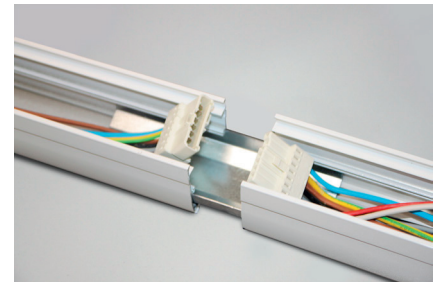

RUNNING Trunking System

Running Energy Transfer Body

Housing	Extruded aluminum profile with electrostatic coating
Options	Dali 3 hour emergency lighting

* Body System (Without Cap)

Order Code	Cable	Description	L (mm)	Kg
72530.05.100	5 core	on/off	1436	1,8
72730.05.100	7 core	Dali	1436	1,9
72930.05.100	9 core	Dali + Emergency Kit	1436	2,0
72530.05.200	5 core	on/off	2872	3,6
72730.05.200	7 core	Dali	2872	3,8
72930.05.200	9 core	Dali + Emergency Kit	2872	4,0
72530.05.300	5 core	on/off	4308	5,4
72730.05.300	7 core	Dali	4308	5,7
72930.05.300	9 core	Dali + Emergency Kit	4308	6,0