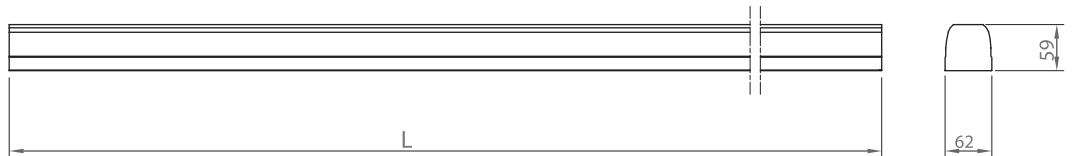

RUNNING Trunking System

Running Energy Transfer Body

Housing	Extruded aluminum profile with electrostatic coating
Options	Dali 3 hour emergency lighting

* Body System (Without Cap)

Order Code	Cable	Description	L (mm)	Kg
72530.05.100	5 core	on/off	1436	1,8
72730.05.100	7 core	Dali	1436	1,9
72930.05.100	9 core	Dali + Emergency Kit	1436	2,0
72530.05.200	5 core	on/off	2872	3,6
72730.05.200	7 core	Dali	2872	3,8
72930.05.200	9 core	Dali + Emergency Kit	2872	4,0
72530.05.300	5 core	on/off	4308	5,4
72730.05.300	7 core	Dali	4308	5,7
72930.05.300	9 core	Dali + Emergency Kit	4308	6,0