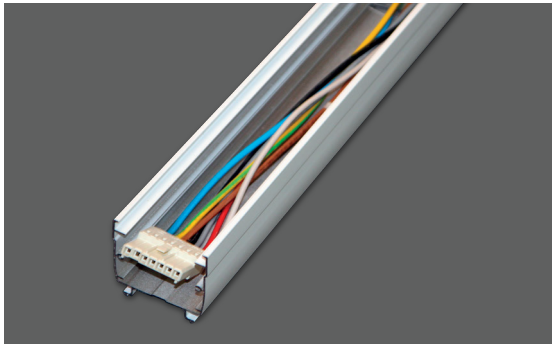

RUNNING Trunking System

Running Energy Transfer Body

Housing	Extruded aluminum profile with electrostatic coating
Options	Dali 3 hour emergency lighting

* Body System (Without Cap)

Order Code	Cable	Description	L (mm)	Kg
72530.05.100	5 core	on/off	1436	1,8
72730.05.100	7 core	Dali	1436	1,9
72930.05.100	9 core	Dali + Emergency Kit	1436	2,0
72530.05.200	5 core	on/off	2872	3,6
72730.05.200	7 core	Dali	2872	3,8
72930.05.200	9 core	Dali + Emergency Kit	2872	4,0
72530.05.300	5 core	on/off	4308	5,4
72730.05.300	7 core	Dali	4308	5,7
72930.05.300	9 core	Dali + Emergency Kit	4308	6,0