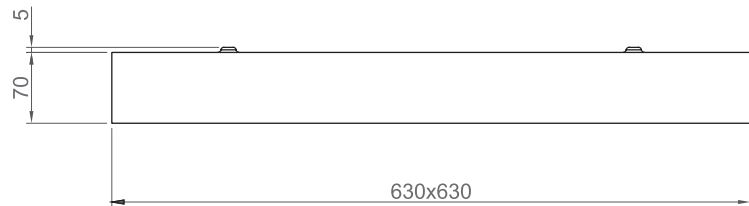

TETR's-T

Housing	Electrostatic coated steel sheet
Optics	Highly transmissive opal diffuser
Light Source	High efficacy Mid Power LED with lifetime L80B50 > 50,000h
Driver	Constant current output, Pf>0.90
Supply Voltage	220-240V/50-60Hz
Ambient Temperature	-20C°/+40C°
Options	Dali 3 hour emergency lighting kit

Color Options

Order Code	W	Lm	CCT	CRI	Kg
03125.66.30.032	28	2930	3000	Ra>80	4,1
03125.66.40.033	28	3100	4000	Ra>80	4,1