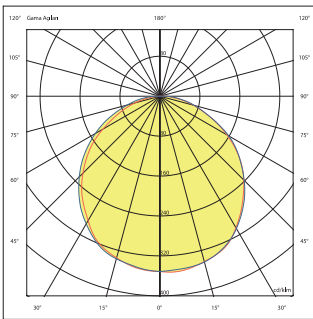

TETR's-T

Housing	Electrostatic coated steel sheet
Optics	Highly transmissive opal diffuser
Light Source	High efficacy Mid Power LED with lifetime L80B50 > 50,000h
Driver	Constant current output, Pf>0.90
Supply Voltage	220-240V/50-60Hz
Ambient Temperature	-20C°/+40C°
Options	Dali 3 hour emergency lighting kit

Color Options

Order Code	W	Lm	CCT	CRI	Kg
03125.66.30.032	28	2930	3000	Ra>80	4,1
03125.66.40.033	28	3100	4000	Ra>80	4,1